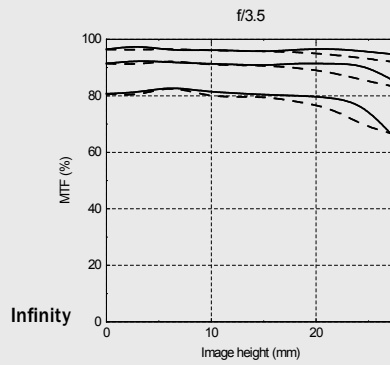

GENERAL LENS DATA

Focal length	31.0 mm
Equivalent Focal length (24x36)	24 mm
Aperture range	3.5 - 32
Angle of view diag/hor/vert	83°/71°/56°
Length/diameter	88 mm/83 mm
Weight (excl. covers and lens shade)	550 g
Filter diameter	77 mm
Product number	3025030

CLOSE FOCUS RANGE DATA

Minimum distance object to image plane	0.4 m
Maximum image scale	1:9.6
Corresponding area of coverage	42 x 32 cm
Corresponding exposure reduction	0.3 f-stops

COMPATIBILITY

- Hasselblad X1D cameras

LENS DESIGN

11 elements in 10 groups
1 aspherical element

FOCUS TYPE

Full focusing with floating mechanism

ENTRANCE PUPIL POSITION

75 mm in front of image plane

The entrance pupil position is the correct position of the axis of rotation when making a panorama image by combining individual images of a scene.

MTF

Modulation Transfer as a function of image height at infinity and close range settings.

Sagittal slit orientation drawn with continuous line and tangential with dashed. White light. Spatial frequencies 10, 20 and 40 lp/mm