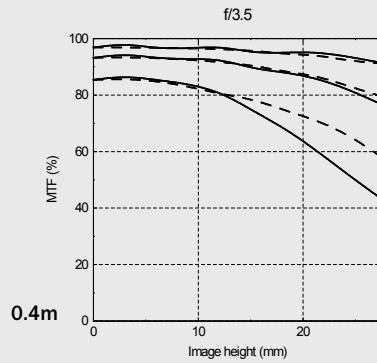

GENERAL LENS DATA

Focal length	31.0 mm
Equivalent Focal length (24x36)	24 mm
Aperture range	3.5 - 32
Angle of view diag/hor/vert	83°/71°/56°
Length/diameter	88 mm/83 mm
Weight (excl. covers and lens shade)	550 g
Filter diameter	77 mm
Product number	3025030

CLOSE FOCUS RANGE DATA

Minimum distance object to image plane	0.4 m
Maximum image scale	1:9.6
Corresponding area of coverage	42 x 32 cm
Corresponding exposure reduction	0.3 f-stops

COMPATIBILITY

- Hasselblad X1D cameras

LENS DESIGN

11 elements in 10 groups
1 aspherical element

FOCUS TYPE

Full focusing with floating mechanism

ENTRANCE PUPIL POSITION

75 mm in front of image plane

The entrance pupil position is the correct position of the axis of rotation when making a panorama image by combining individual images of a scene.

MTF

Modulation Transfer as a function of image height at infinity and close range settings.

Sagittal slit orientation drawn with continuous line and tangential with dashed. White light. Spatial frequencies 10, 20 and 40 lp/mm