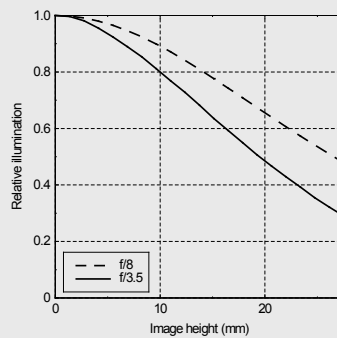

RELATIVE ILLUMINATION

Infinity setting.

When images are imported to Phocus, light fall-off is automatically removed.