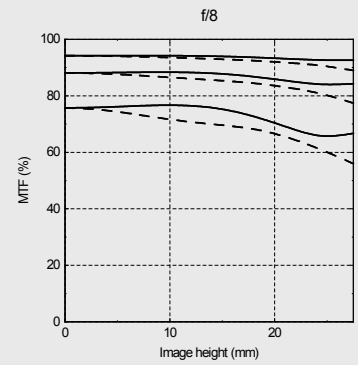

GENERAL LENS DATA

Focal length	31.0 mm
Equivalent Focal length (24x36)	24 mm
Aperture range	3.5 - 32
Angle of view diag/hor/vert	83°/71°/56°
Length/diameter	88 mm/83 mm
Weight (excl. covers and lens shade)	550 g
Filter diameter	77 mm
Product number	3025030

CLOSE FOCUS RANGE DATA

Minimum distance object to image plane	0.4 m
Maximum image scale	1:9.6
Corresponding area of coverage	42 x 32 cm
Corresponding exposure reduction	0.3 f-stops

COMPATIBILITY

- Hasselblad X1D cameras

LENS DESIGN

11 elements in 10 groups
1 aspherical element

FOCUS TYPE

Full focusing with floating mechanism

ENTRANCE PUPIL POSITION

75 mm in front of image plane

The entrance pupil position is the correct position of the axis of rotation when making a panorama image by combining individual images of a scene.

MTF

Modulation Transfer as a function of image height at infinity and close range settings.

Sagittal slit orientation drawn with continuous line and tangential with dashed. White light. Spatial frequencies 10, 20 and 40 lp/mm