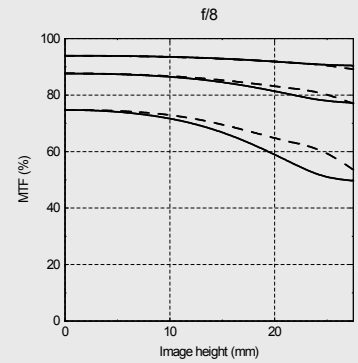

GENERAL LENS DATA

Focal length	31.0 mm
Equivalent Focal length (24x36)	24 mm
Aperture range	3.5 - 32
Angle of view diag/hor/vert	83°/71°/56°
Length/diameter	88 mm/83 mm
Weight (excl. covers and lens shade)	550 g
Filter diameter	77 mm
Product number	3025030

CLOSE FOCUS RANGE DATA

Minimum distance object to image plane	0.4 m
Maximum image scale	1:9.6
Corresponding area of coverage	42 x 32 cm
Corresponding exposure reduction	0.3 f-stops

COMPATIBILITY

- Hasselblad X1D cameras

LENS DESIGN

11 elements in 10 groups
1 aspherical element

FOCUS TYPE

Full focusing with floating mechanism

ENTRANCE PUPIL POSITION

75 mm in front of image plane

The entrance pupil position is the correct position of the axis of rotation when making a panorama image by combining individual images of a scene.

MTF

Modulation Transfer as a function of image height at infinity and close range settings.

Sagittal slit orientation drawn with continuous line and tangential with dashed. White light. Spatial frequencies 10, 20 and 40 lp/mm